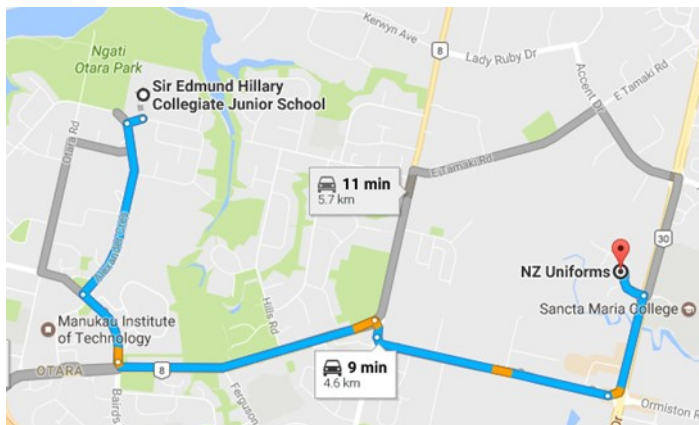

SCHOOL UNIFORMS

We understand that the school uniform is very expensive and would like to lessen the burden for you. As a suggestion you can purchase the PE uniform (shorts and top) that your child can wear to school everyday. The school jersey is woollen and we suggest that you purchase this for winter as it is far too hot for it to be worn now. You can layby the jersey now for next term. The foot wear can be either black or brown sandals (not jandals) or black shoes and navy or black socks.

PLEASE NOTE: School uniforms can be purchased from NZ Uniforms at the **NEW LOCATION** in Botany.

Unit B, 16 Bishop Dunn Place, Botany, Auckland 2013

Phone: 09 281 3531

Open Hours: Monday · Friday 9:00am 5:00pm

Saturday: 9:00am 1:00pm

Sunday Closed

HATS

In 2017 during the summer season, students **MUST** wear hats. Bucket Hats and Caps with the school logo on it can be purchased from NZ Uniform for $20.00 **OR** students can wear plain navy blue hats **ONLY**. If your child wears any other hat, it will be confiscated for the remainder of the term.

NO HAT means students will not be allowed to go out in the open sun. They will remain in a designated shaded area.

NEW COLLEGIATE WEBSITE

Over the holidays we have updated our website: You can find many details about your child's schooling experience on this page along with important school calendar dates. The calendar tab can be found at the bottom of each junior, middle, and senior school tabs. Just click and you can find testing dates, sports dates, and other important experiences your child may be involved in. <http://sehc.school.nz/>

OTHER IMPORTANT INFORMATION

1. We run a Breakfast Programme in the Middle School for all students. This runs from 7.30-8.15am every day
2. Rheumatic Health Clinic runs in our school from 9-12noon
3. All students to bring a water bottle to school every day
4. All students who enrolled last year will receive their stationary pack tomorrow morning

SCHOOL ROAD SAFETY GUIDELINES

We are asking all parents to help us make sure that your child is safe when they come and leave the Collegiate. All students must enter through the pedestrian gate and walk along the footpath around to the Middle School. No child is allowed to walk **through** the car park area where the cars travel.

If you are dropping your child off by car please use the **'drop off area'** by the first gate entrance. The car park area is for visitors and teachers **ONLY**.